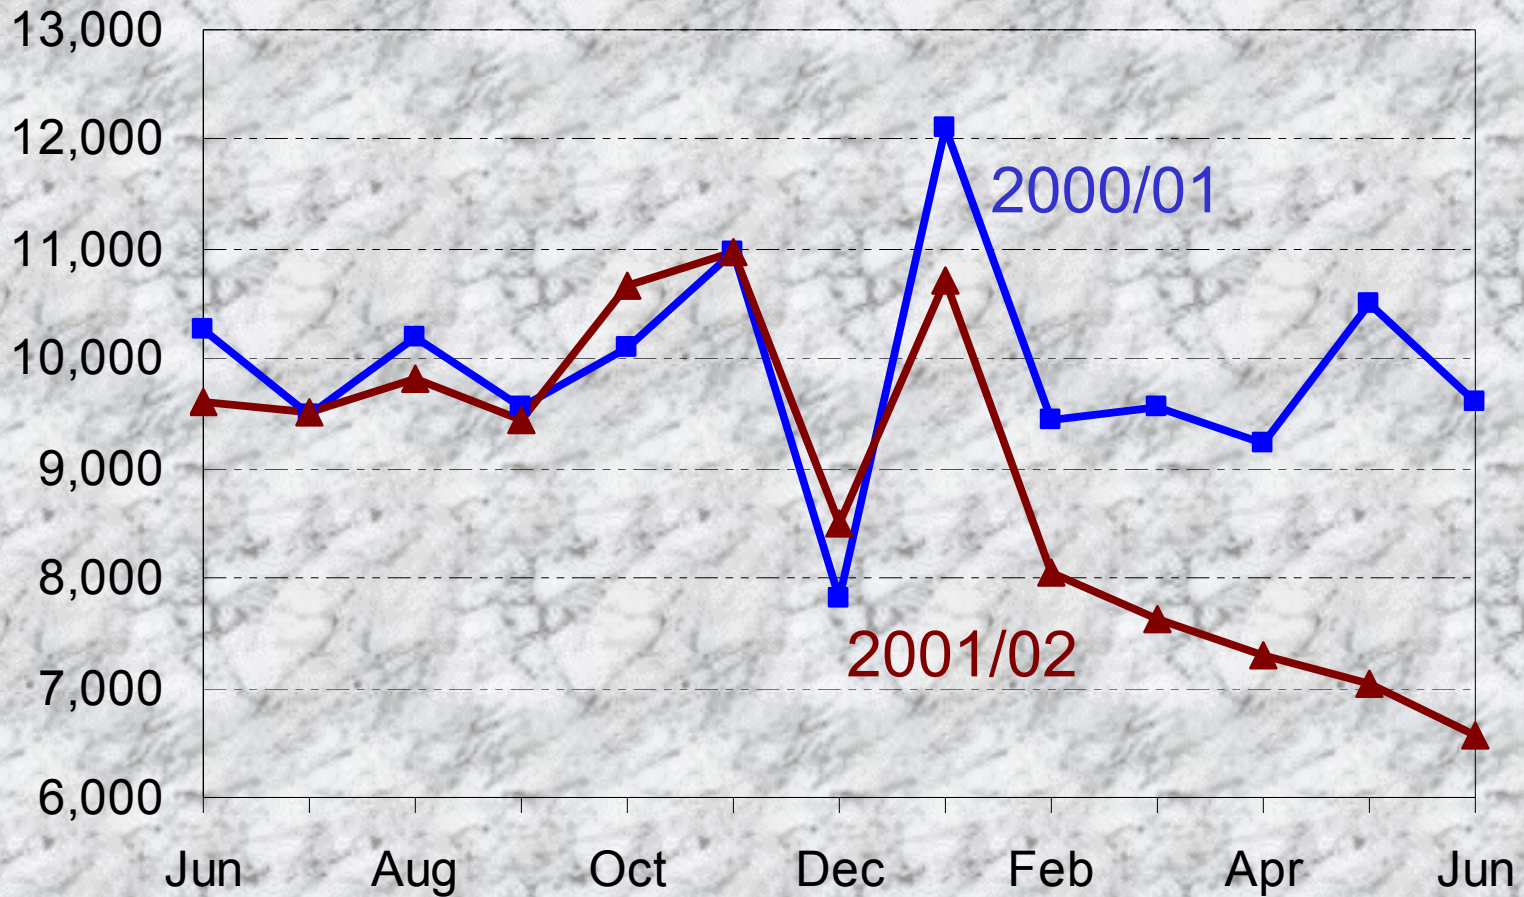

BC Employment and Assistance

Assistance | Opportunity | Independence

Ministry of Human Resources

Number of People Employed in BC

Income Assistance Inquiries

BC Employment and Assistance Caseload

Caseload - June 2002