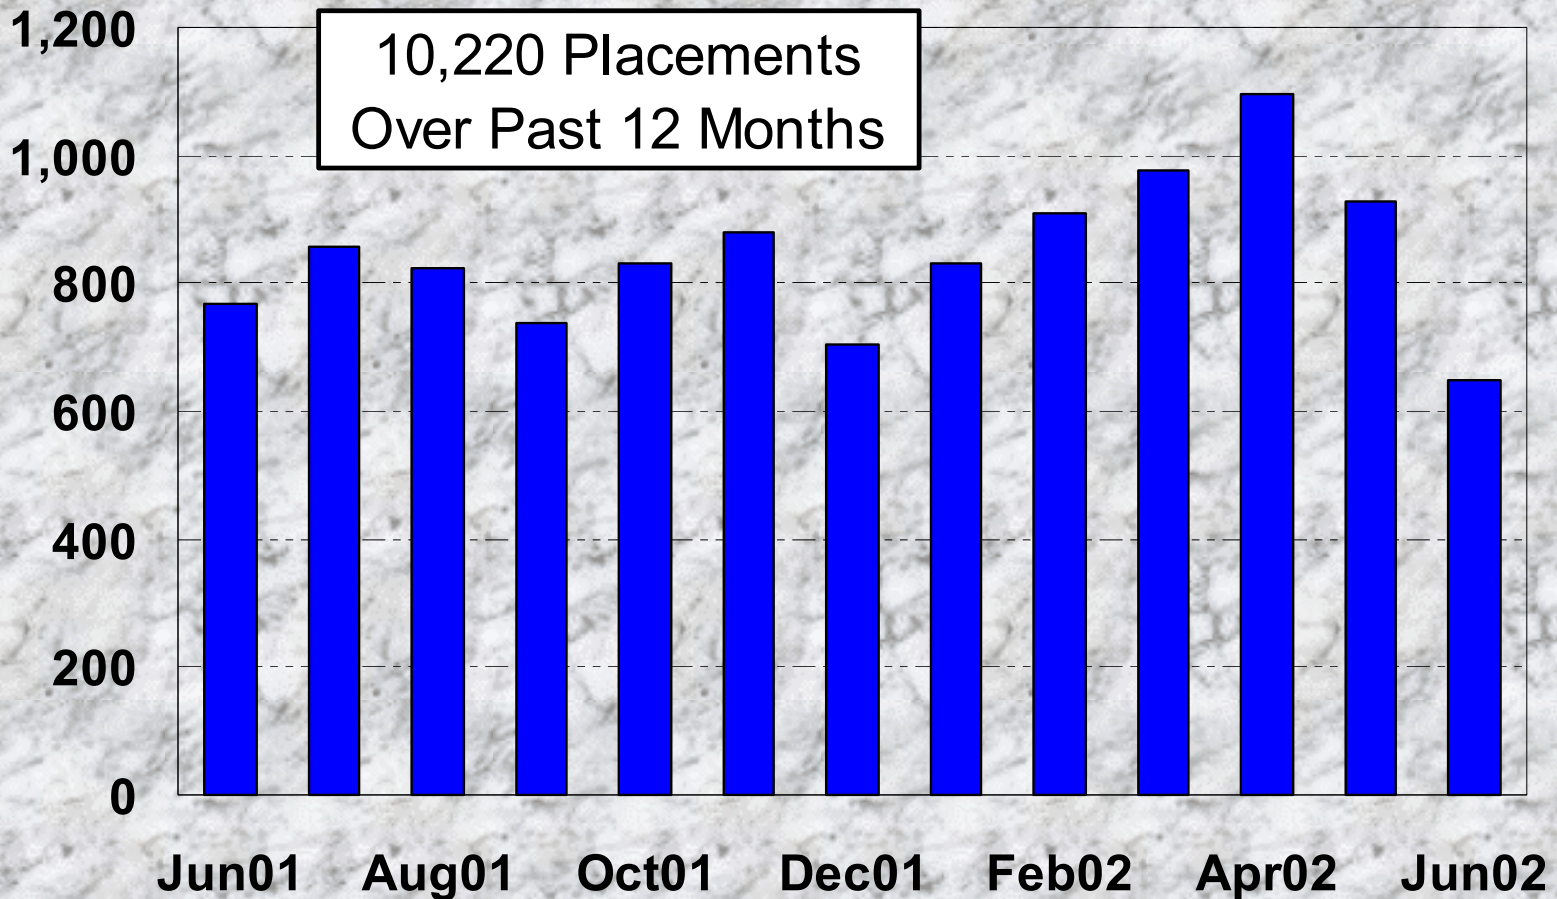

Job Placement Program - Placements Into Jobs