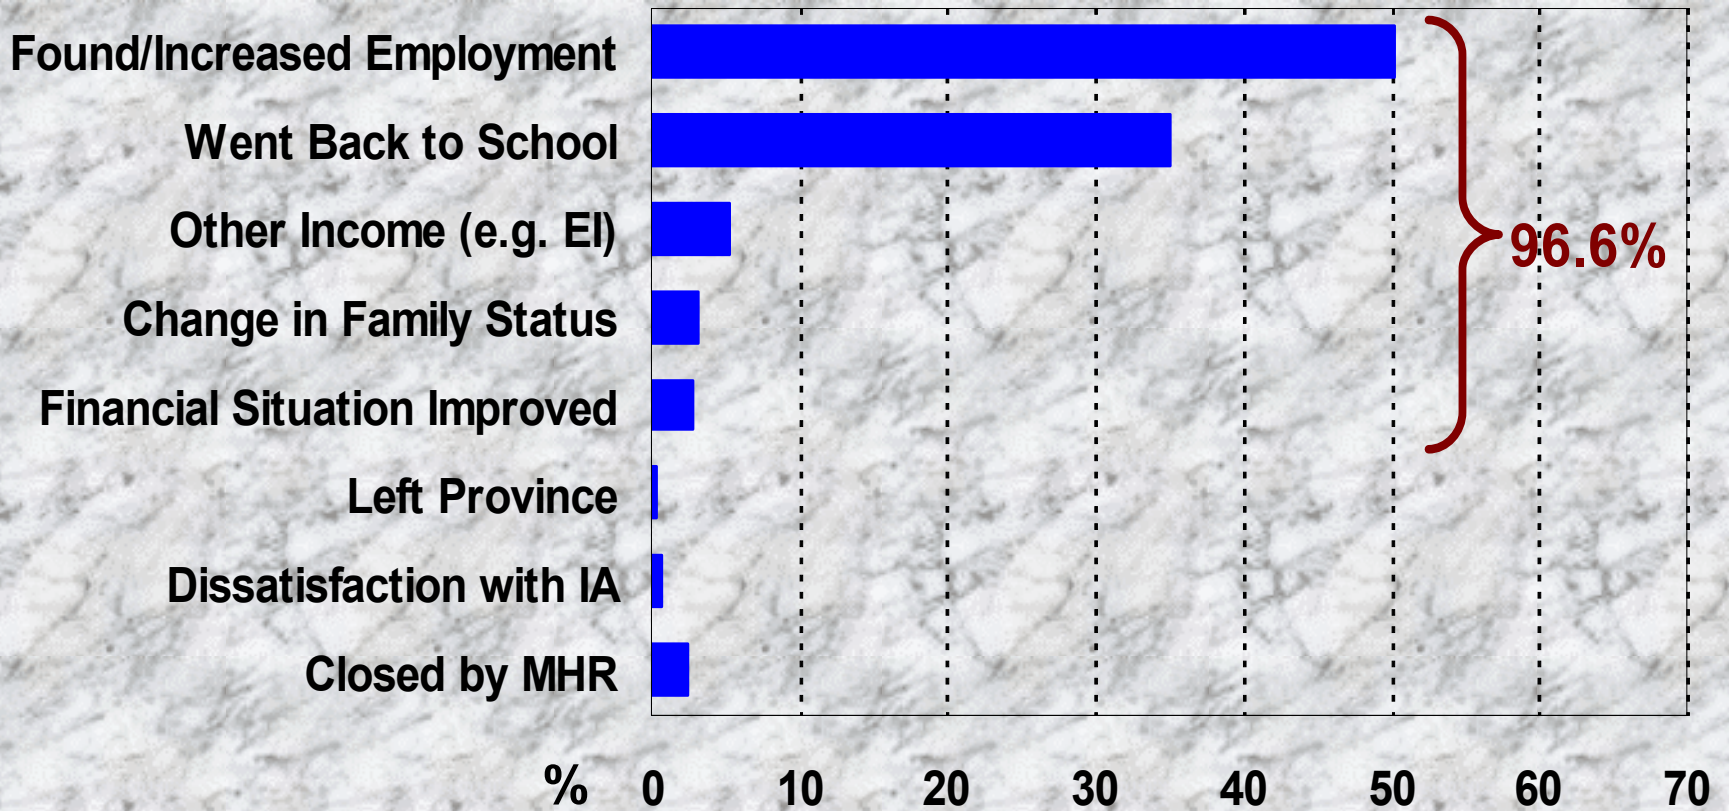

BC Employment and Assistance

Assistance | Opportunity | Independence

Ministry of Human Resources

Number of People Employed in BC

Income Assistance Inquiries

BC Employment and Assistance Caseload

Caseload - June 2002

* Per cent change from June 2001

Job Placement Program - Placements Into Jobs

Reasons For Leaving Assistance

BCEmployment andAssistance

Assistance | Opportunity | Independence

Ministry of Human Resources