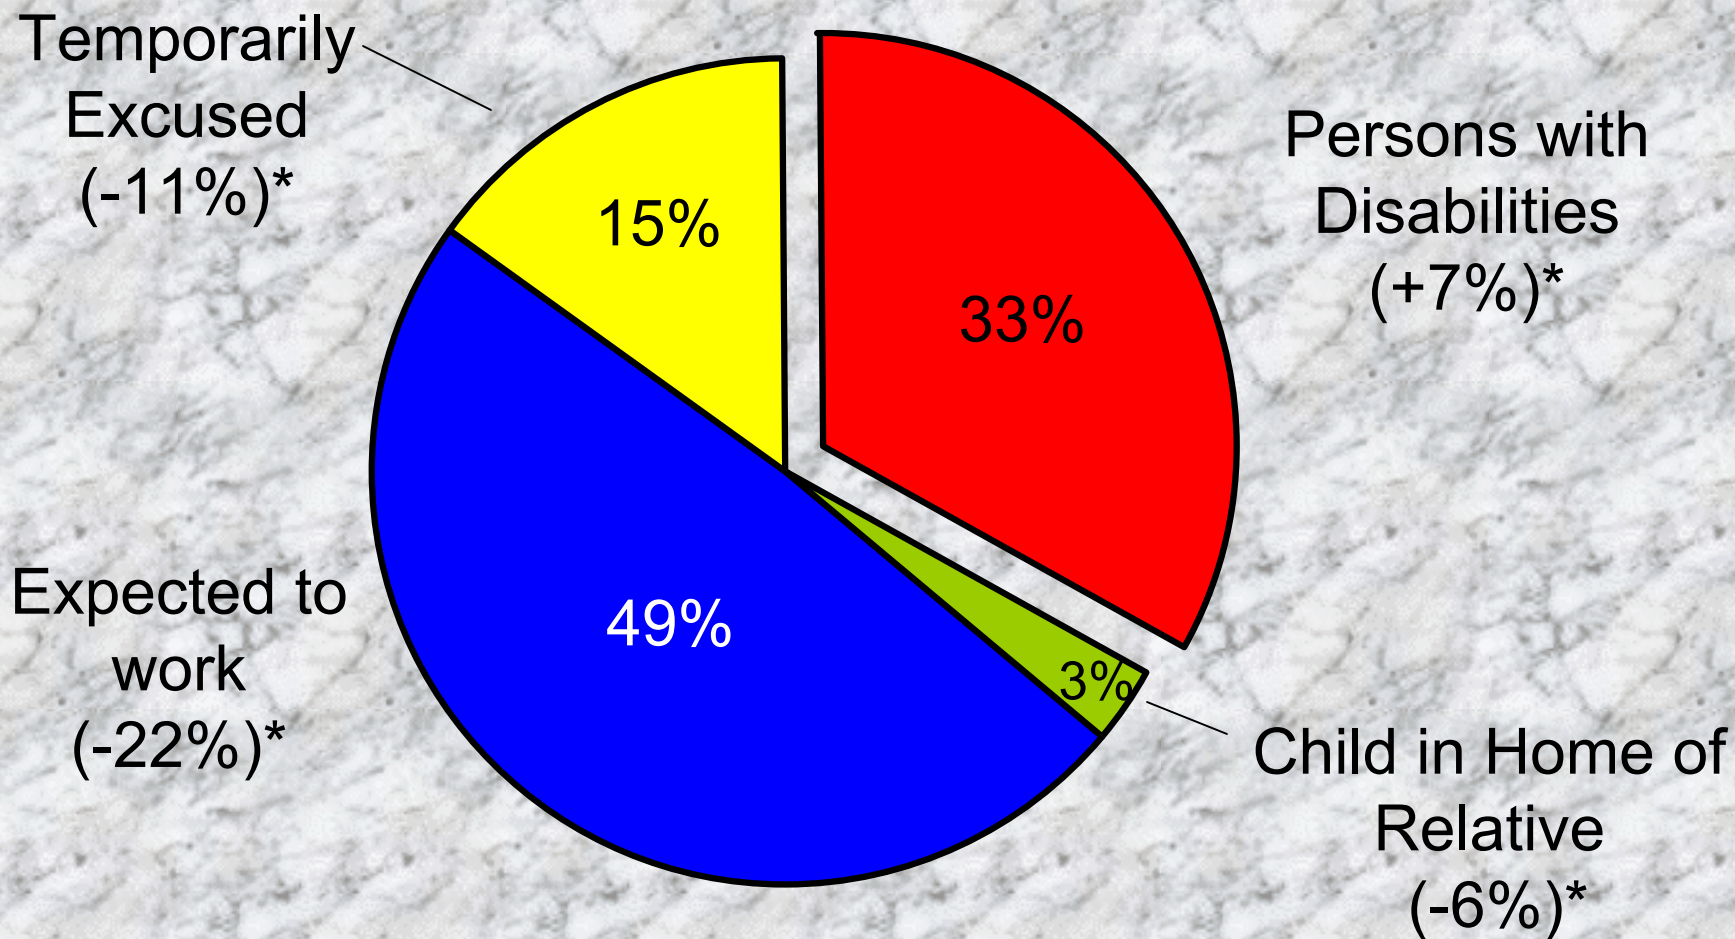

BC Employment and Assistance

Assistance | Opportunity | Independence

Ministry of Human Resources

Number of People Employed in BC

Income Assistance Inquiries

BC Employment and Assistance Caseload

Caseload - June 2002

* Per cent change from June 2001

Job Placement Program - Placements Into Jobs

Reasons For Leaving Assistance

BCEmployment andAssistance

Assistance | Opportunity | Independence

Ministry of Human Resources