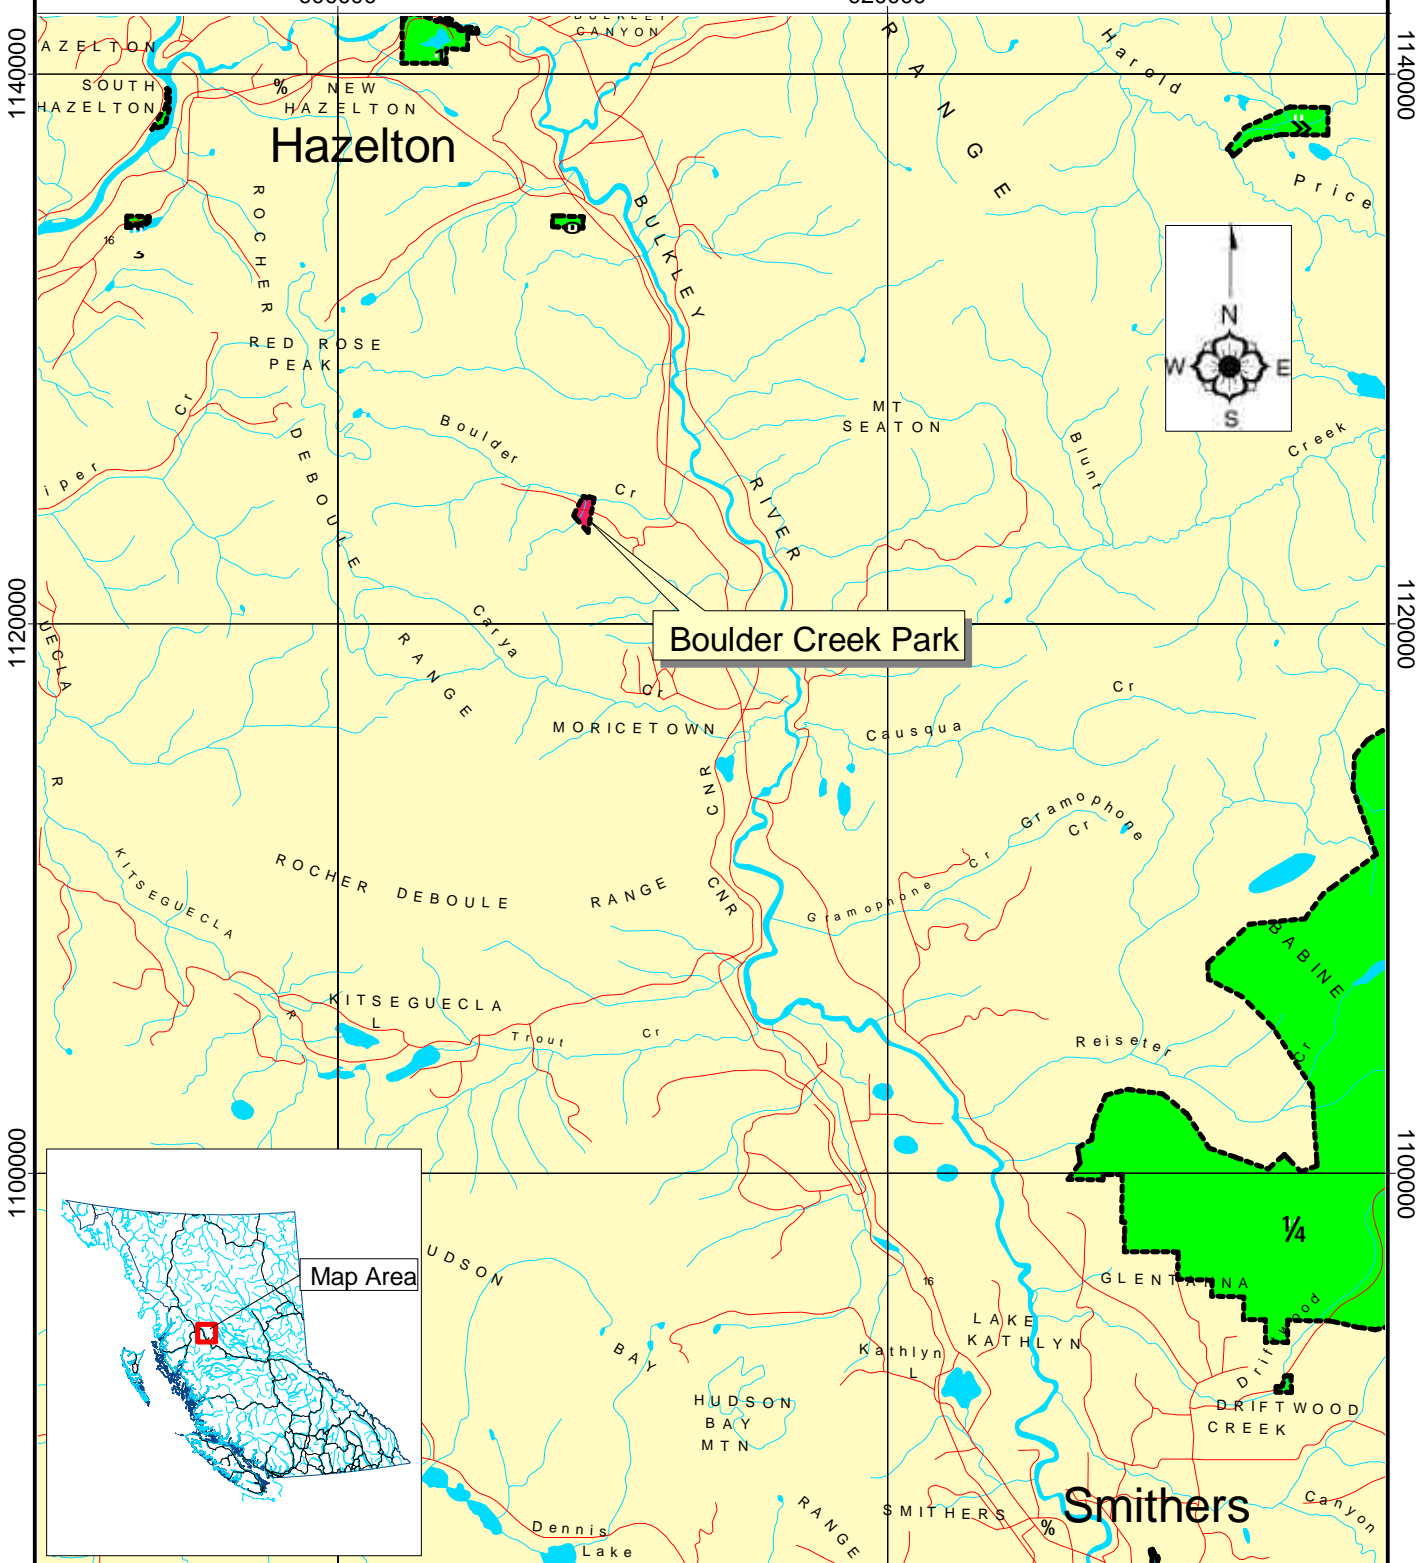

Figure 1: Regional Context

Boulder Creek Park

900000

920000

Scale 1:275000

- | | | |
|--|--|---|
|  MDS Study Area |  Seeley Lake Park |  1/4 Babine Mountains Park |
|  Lakes, Ocean |  Ross Lake Park | |
|  Rivers |  Catherine Creek Ecological Reserve | |
| |  Netalzul Meadows Park | |