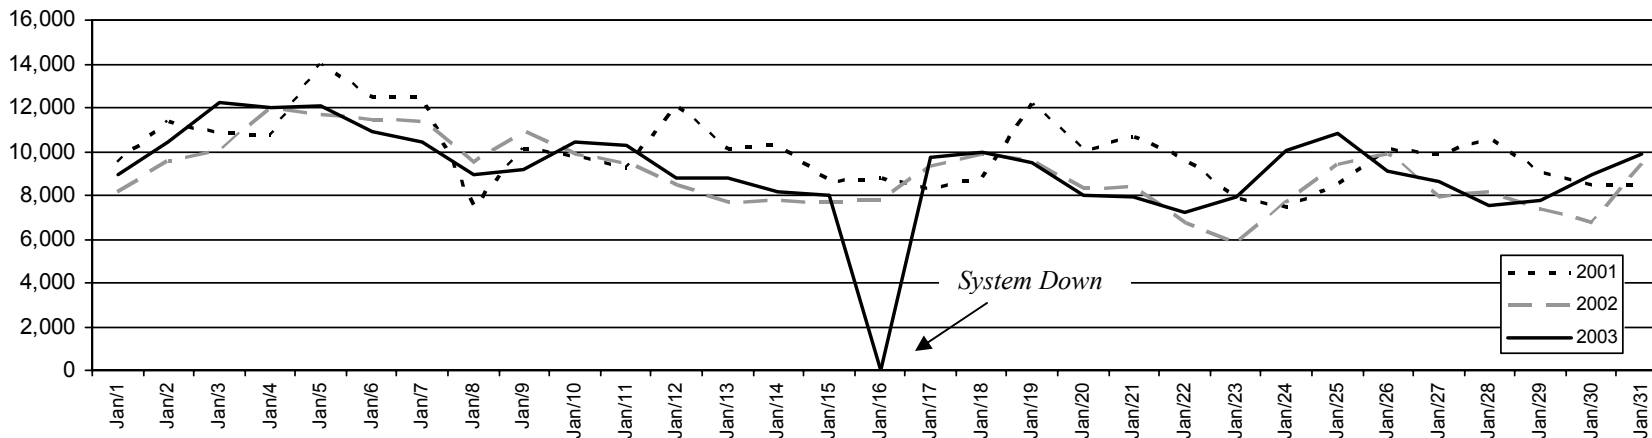

## Vancouver International Airport (Inbound to BC) Volume Comparisons 2001 to 2003

### Customs Entries Volume for January