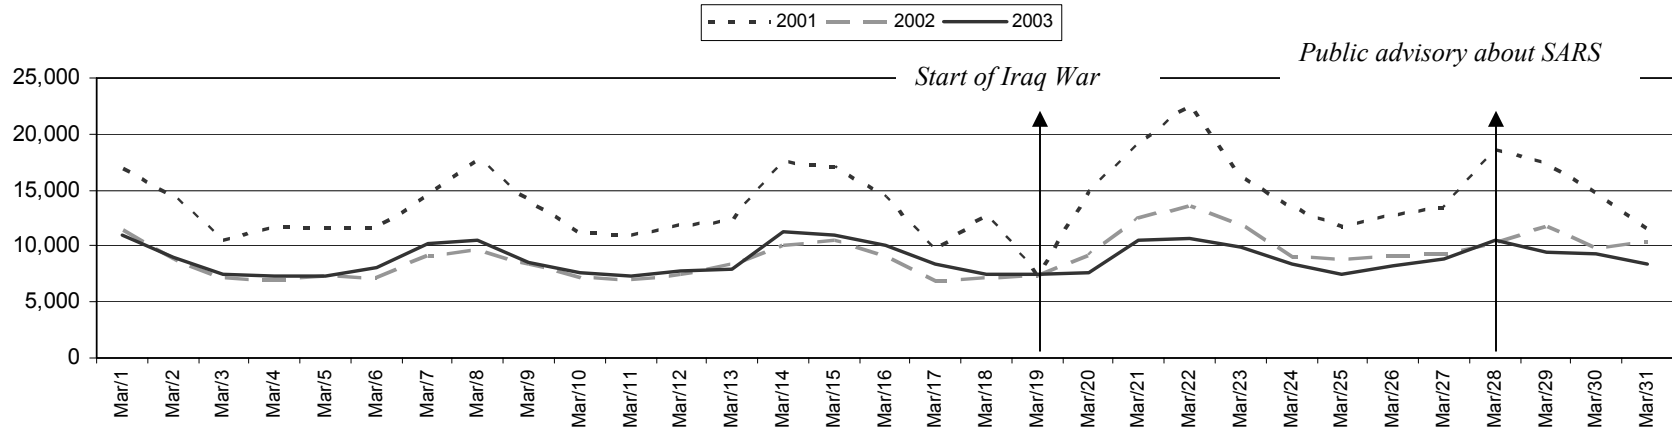

Douglas Border Traffic (Inbound to BC) Volume Comparisons 2001 to 2003

Inbound Traffic Volume for January

Inbound Traffic Volume For February

From the office of the Regional Director, Customs Pacific Region

Note: Dates are shown for 2003, however comparisons are versus the same day of the week for 2002 & 2001.

Douglas Border Traffic (Inbound to BC) Volume Comparisons 2001 to 2003

Inbound Traffic Volume For March