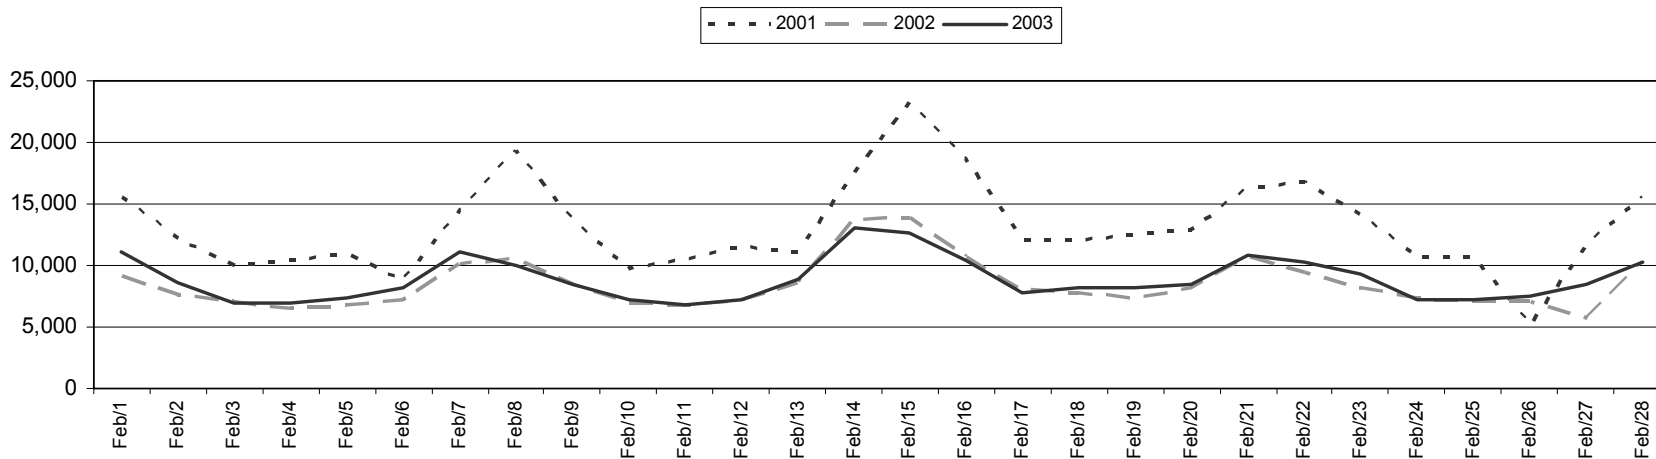

Douglas Border Traffic (Inbound to BC) Volume Comparisons 2001 to 2003

Inbound Traffic Volume for January

Inbound Traffic Volume For February

From the office of the Regional Director, Customs Pacific Region

Note: Dates are shown for 2003, however comparisons are versus the same day of the week for 2002 & 2001.

Douglas Border Traffic (Inbound to BC) Volume Comparisons 2001 to 2003

Inbound Traffic Volume For March

Inbound Traffic Volume for April

From the office of the Regional Director, Customs Pacific Region

Note: Dates are shown for 2003, however comparisons are versus the same day of the week for 2002 & 2001.