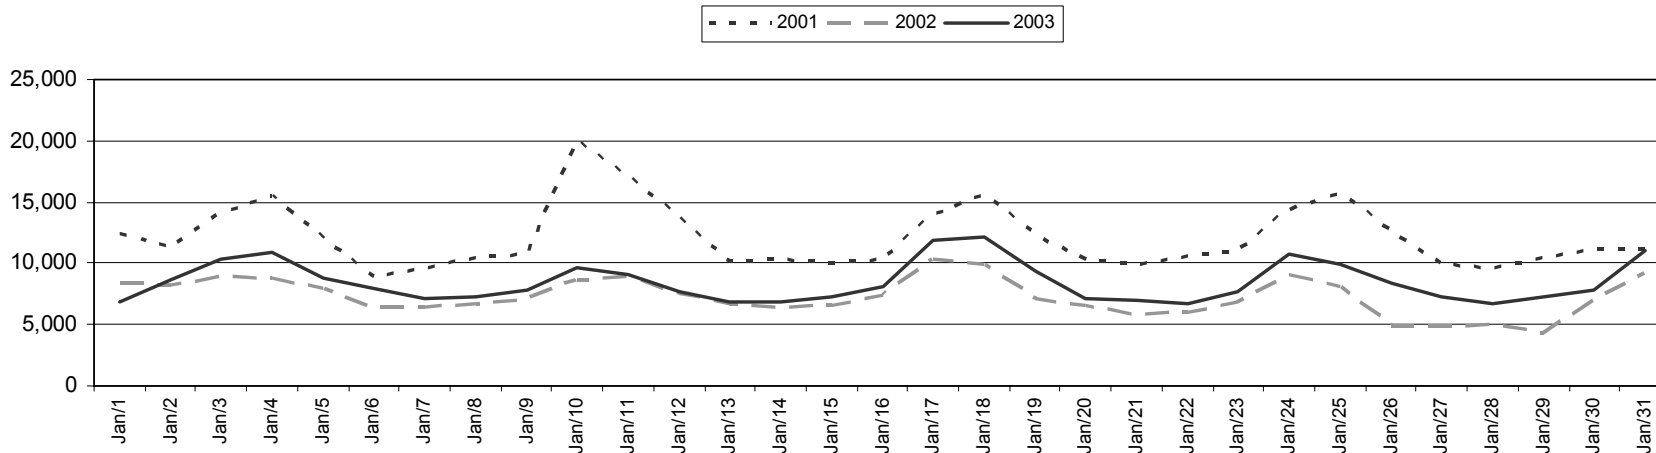

Douglas Border Traffic (Inbound to BC) Volume Comparisons 2001 to 2003

Inbound Traffic Volume for January

Inbound Traffic Volume For February

From the office of the Regional Director, Customs Pacific Region

Note: Dates are shown for 2003, however comparisons are versus the same day of the week for 2002 & 2001.

Douglas Border Traffic (Inbound to BC) Volume Comparisons 2001 to 2003

Inbound Traffic Volume For March