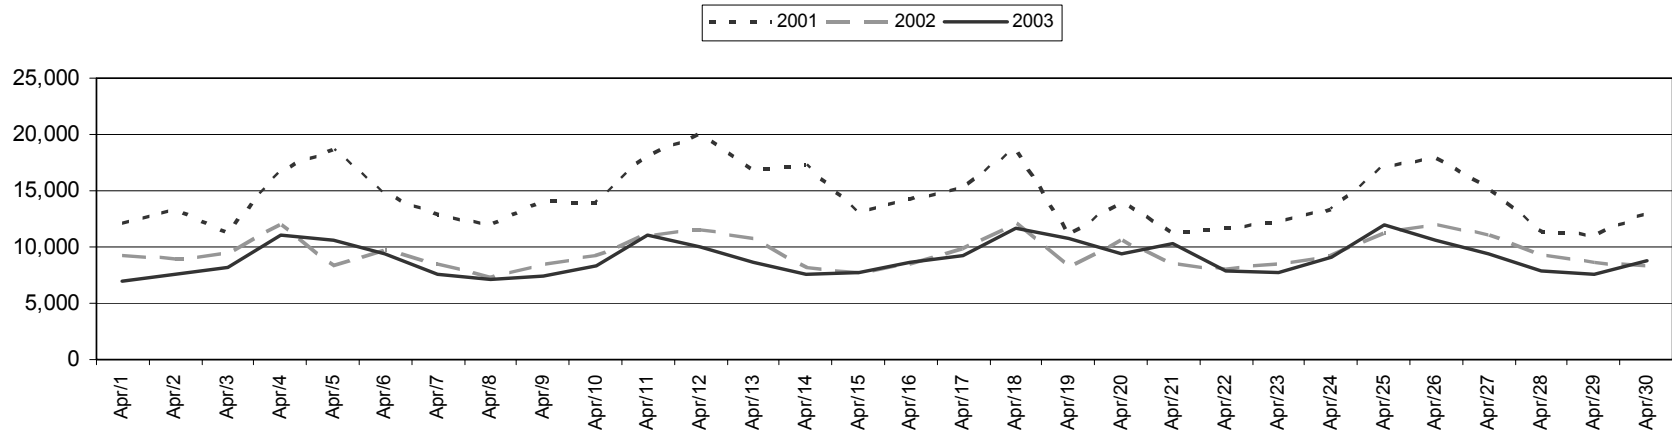

Inbound Traffic Volume for April

From the office of the Regional Director, Customs Pacific Region

Note: Dates are shown for 2003, however comparisons are versus the same day of the week for 2002 & 2001.