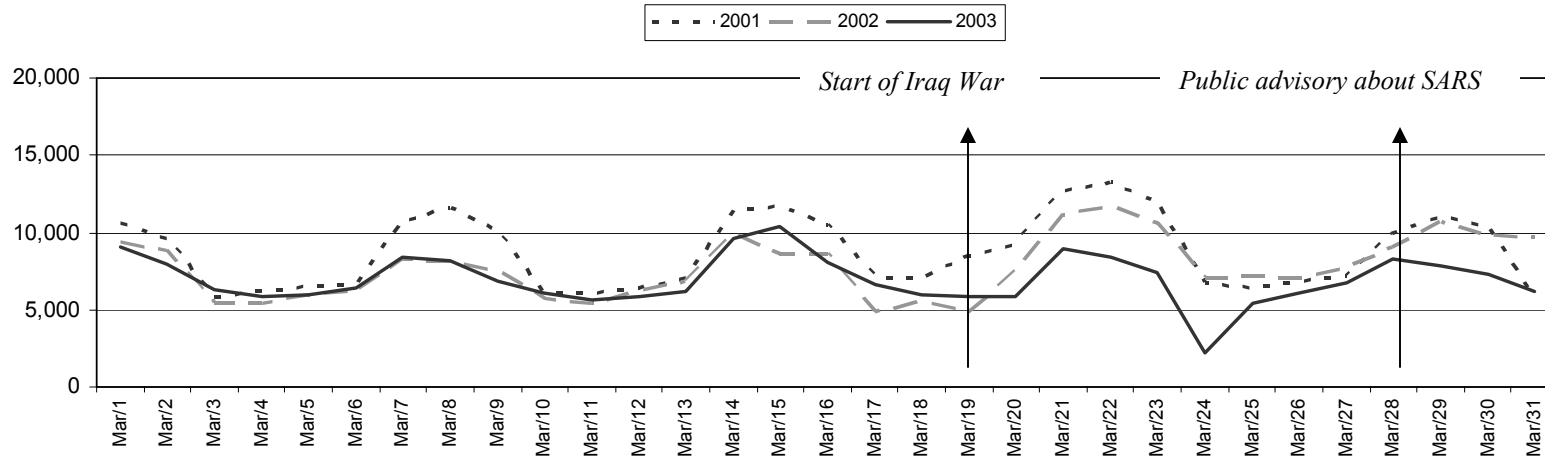

Pacific Highway Border Traffic (Inbound to BC) Volume Comparisons 2001 to 2003

Inbound Traffic Volume for January

Inbound Traffic Volume for February

From the office of the Regional Director, Customs Pacific Region

Note: Dates are shown for 2003, however comparisons are versus the same day of the week for 2002 & 2001.

Pacific Highway Border Traffic (Inbound to BC) Volume Comparisons 2001 to 2003

Inbound Traffic Volume for March