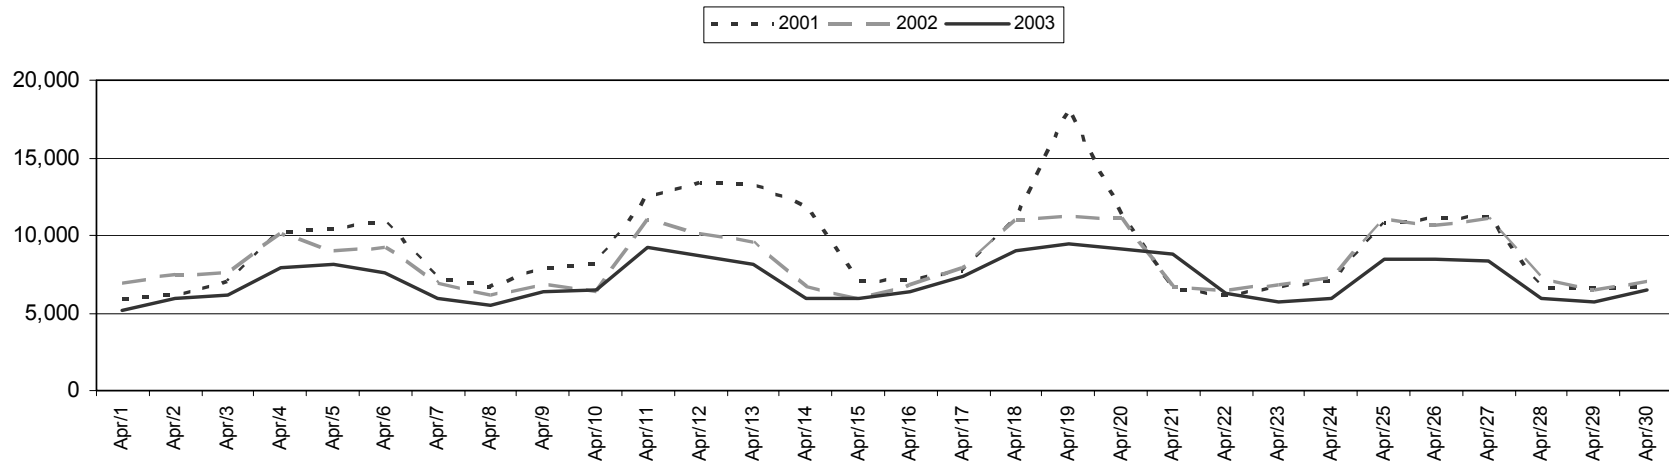

Inbound Traffic Volume for April

From the office of the Regional Director, Customs Pacific Region

Note: Dates are shown for 2003, however comparisons are versus the same day of the week for 2002 & 2001.