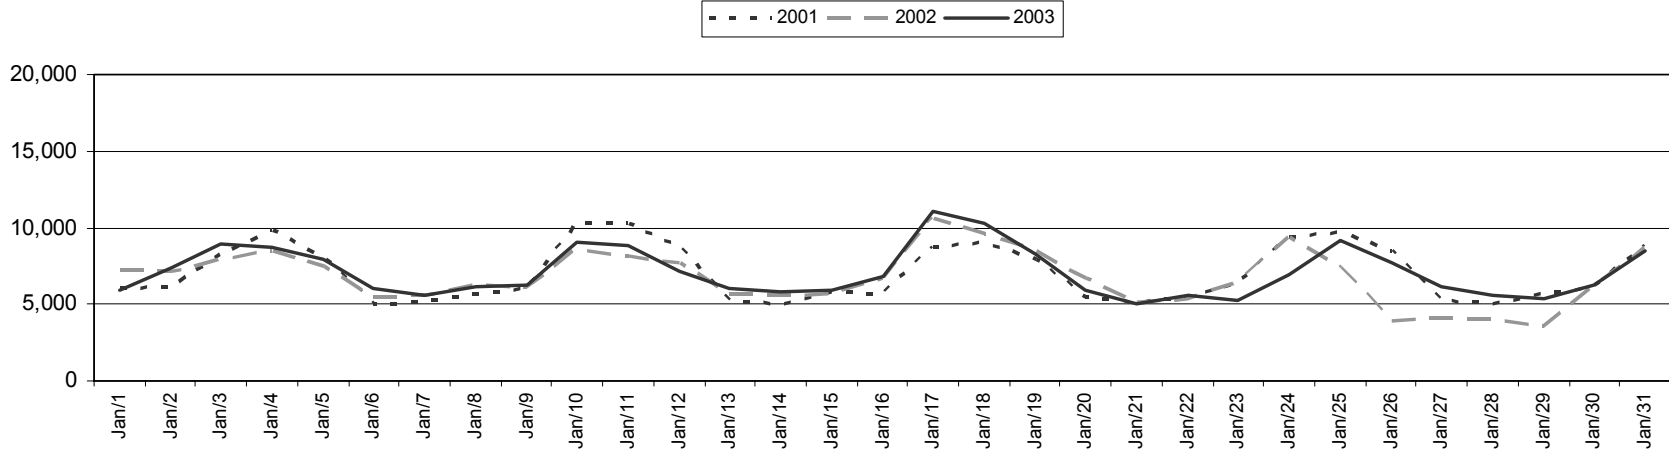

Pacific Highway Border Traffic (Inbound to BC) Volume Comparisons 2001 to 2003

Inbound Traffic Volume for January

Inbound Traffic Volume for February

From the office of the Regional Director, Customs Pacific Region

Note: Dates are shown for 2003, however comparisons are versus the same day of the week for 2002 & 2001.

Pacific Highway Border Traffic (Inbound to BC) Volume Comparisons 2001 to 2003

Inbound Traffic Volume for March