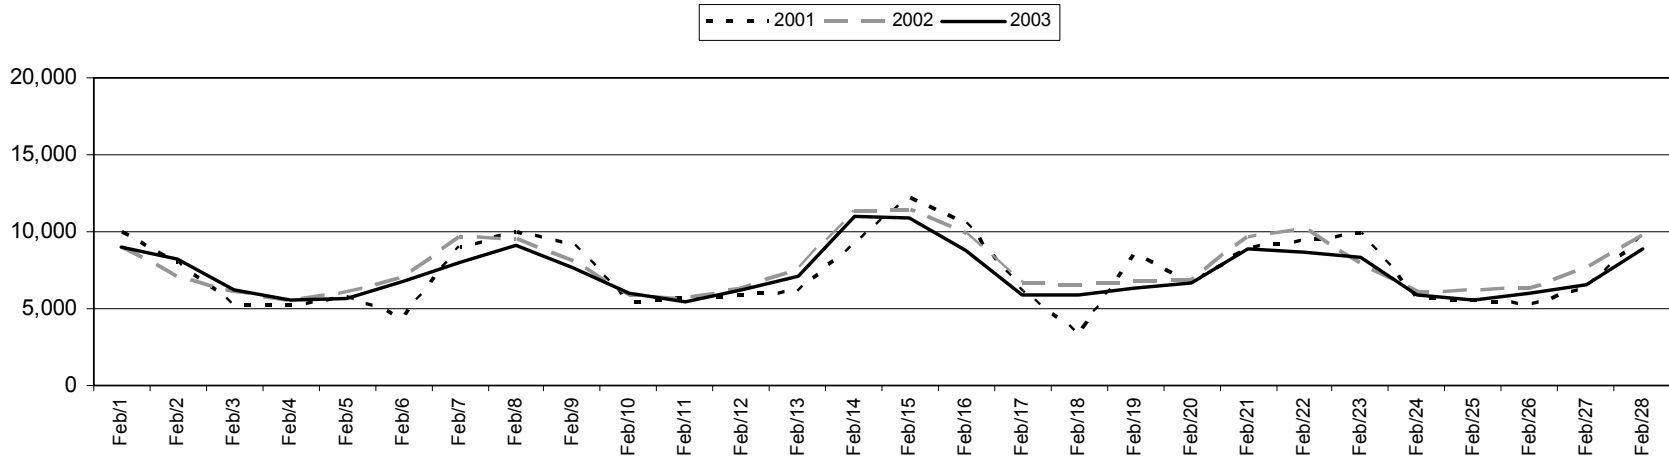

Pacific Highway Border Traffic (Inbound to BC) Volume Comparisons 2001 to 2003

Inbound Traffic Volume for January

Inbound Traffic Volume for February

From the office of the Regional Director, Customs Pacific Region

Note: Dates are shown for 2003, however comparisons are versus the same day of the week for 2002 & 2001.

Pacific Highway Border Traffic (Inbound to BC) Volume Comparisons 2001 to 2003

Inbound Traffic Volume for March