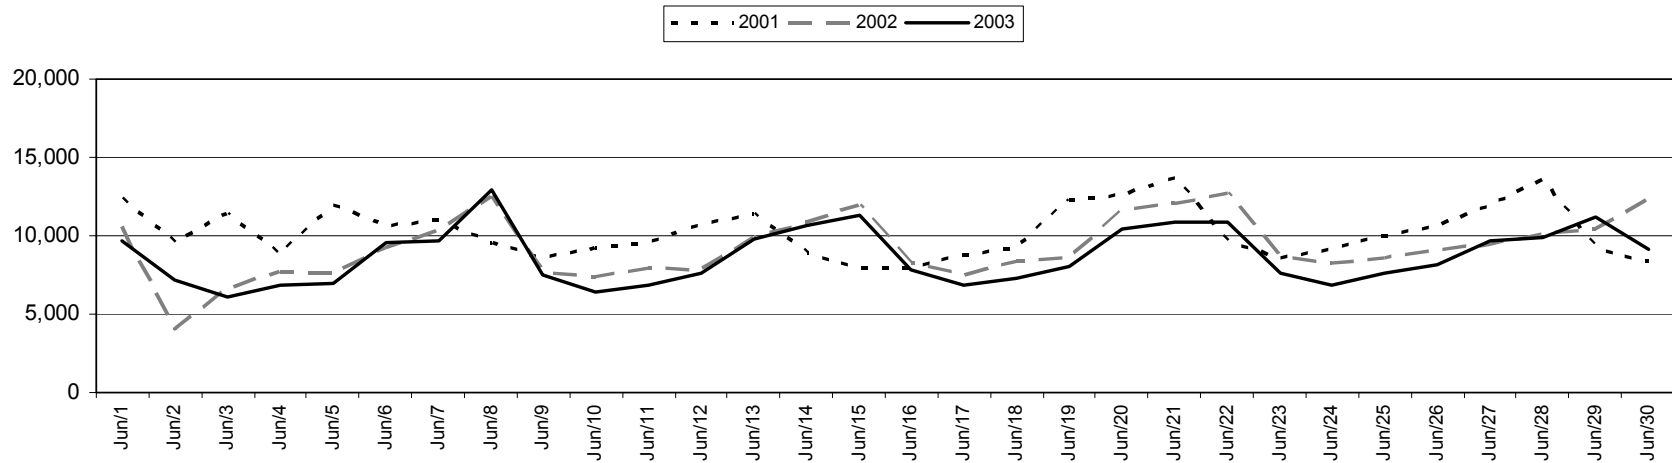

Pacific Highway Border Traffic (Inbound to BC) Volume Comparisons 2001 to 2003

Inbound Traffic Volume for May

Inbound Traffic Volume for June

From the office of the Regional Director, Customs Pacific Region

Note: Dates are shown for 2003, however comparisons are versus the same day of the week for 2002 & 2001.