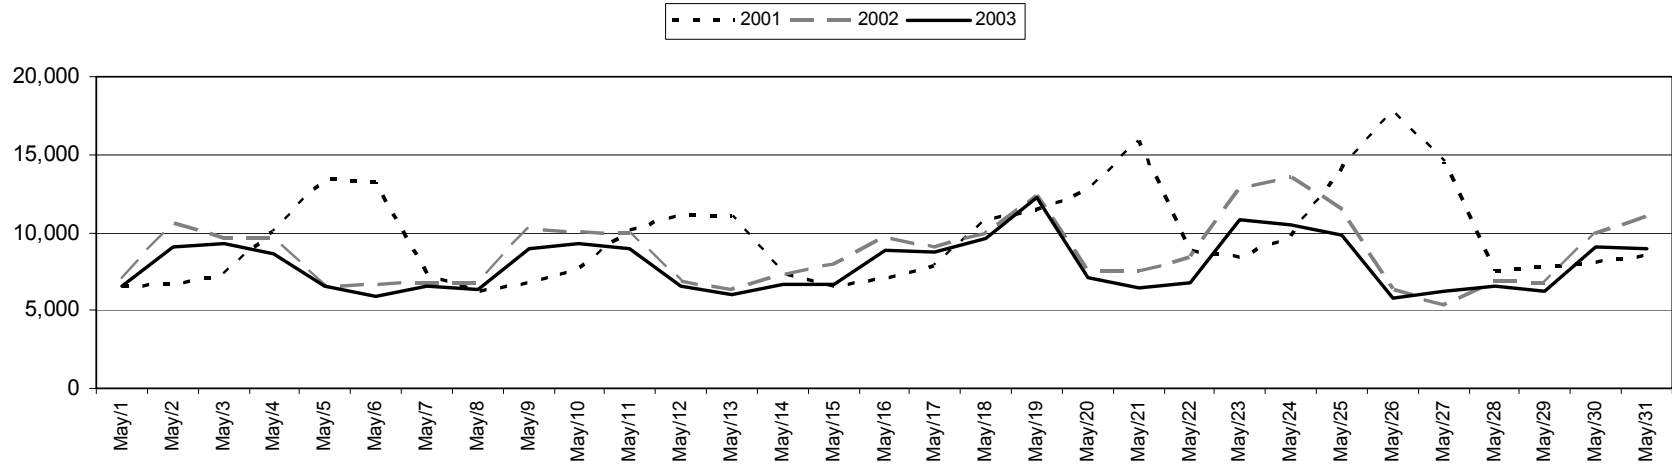

Pacific Highway Border Traffic (Inbound to BC) Volume Comparisons 2001 to 2003

Inbound Traffic Volume for May

Inbound Traffic Volume for June

From the office of the Regional Director, Customs Pacific Region

Note: Dates are shown for 2003, however comparisons are versus the same day of the week for 2002 & 2001.