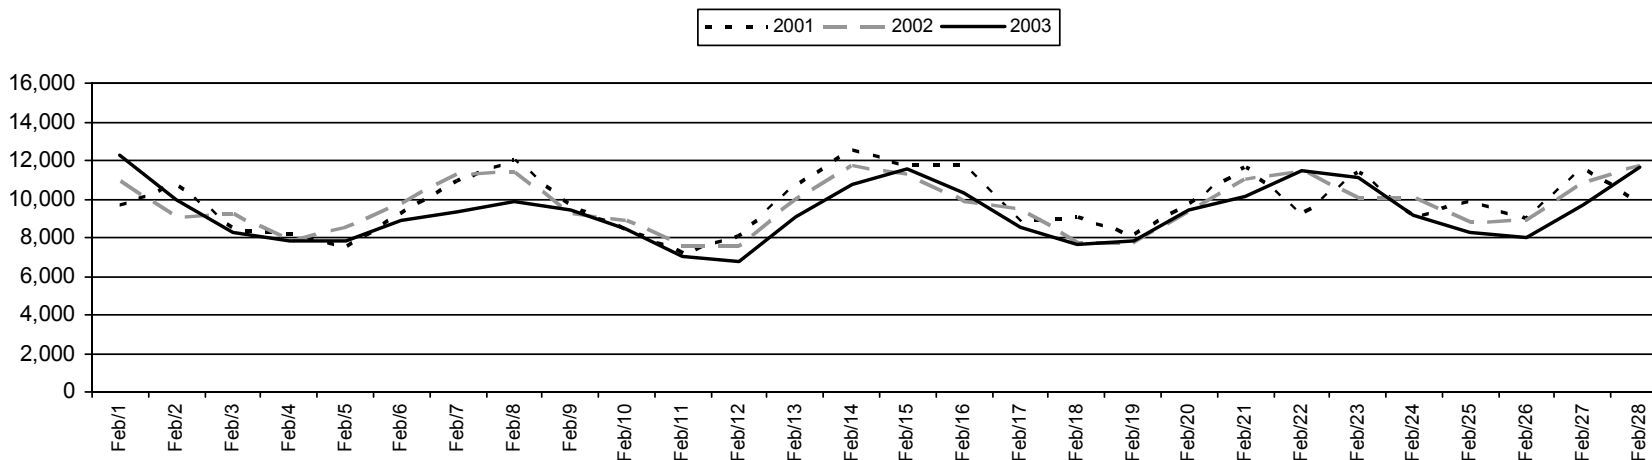

Vancouver International Airport (Inbound to BC) Volume Comparisons 2001 to 2003

Customs Entries Volume for January

Customs Entries Volume for February

From the office of the Regional Director, Customs Pacific Region

Note: Dates are shown for 2003, however comparisons are versus the same day of the week for 2002 & 2001.

Vancouver International Airport (Inbound to BC) Volume Comparisons 2001 to 2003

Customs Entries Volume for March