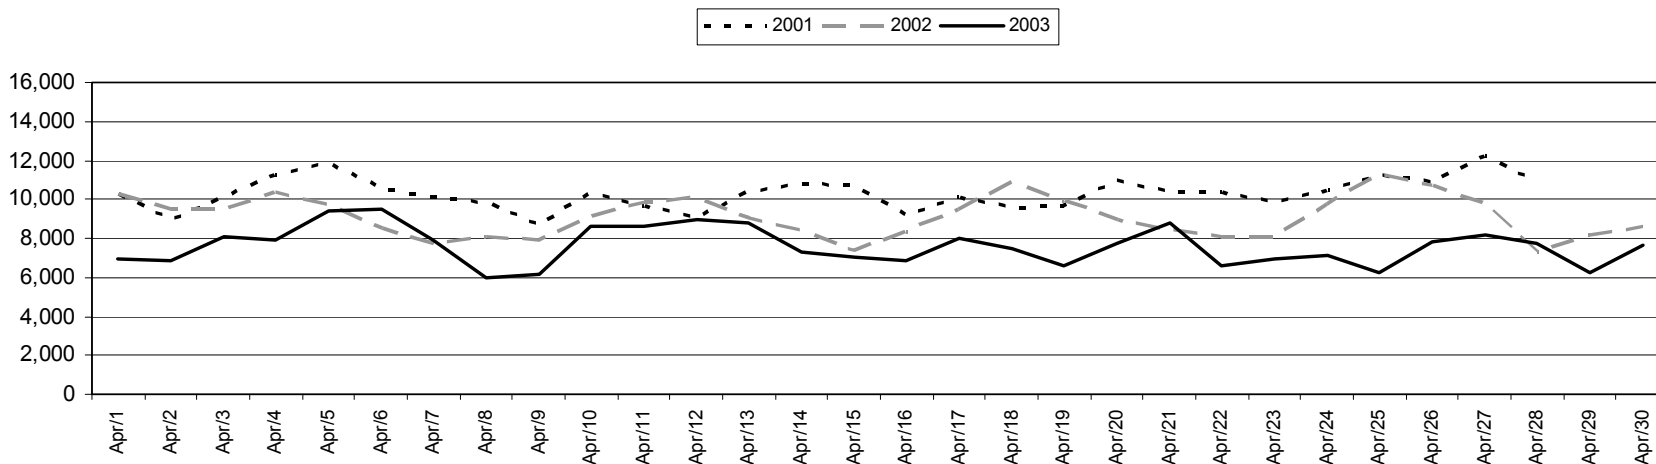

Customs Entries Volume for April

From the office of the Regional Director, Customs Pacific Region

Note: Dates are shown for 2003, however comparisons are versus the same day of the week for 2002 & 2001.