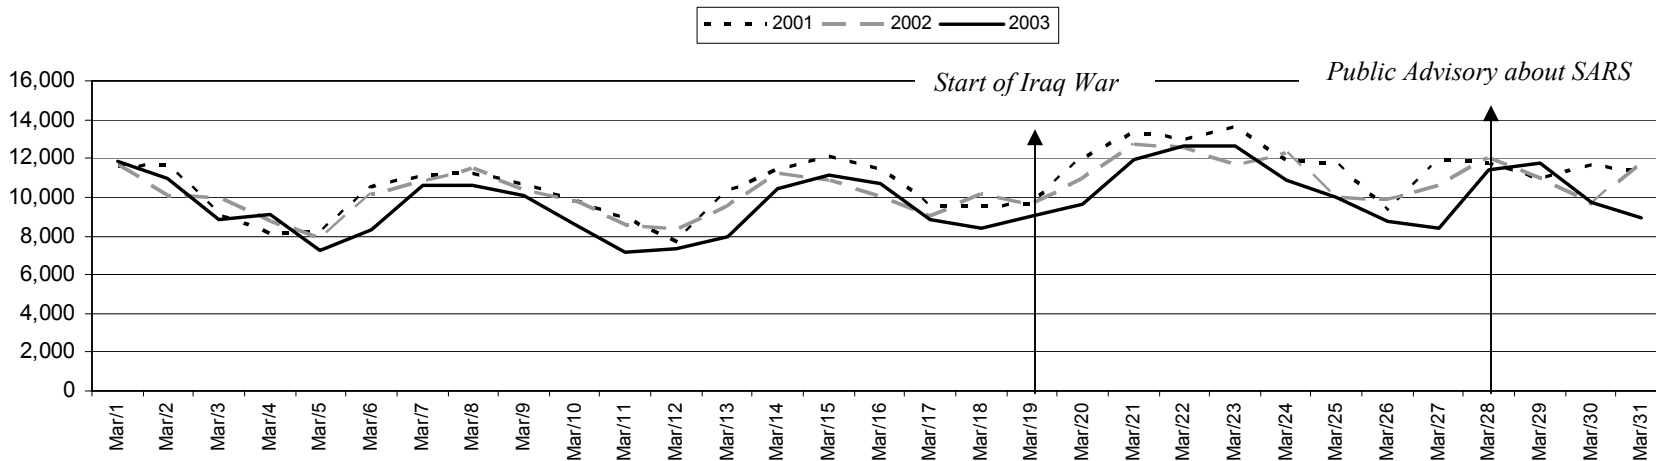

Vancouver International Airport (Inbound to BC) Volume Comparisons 2001 to 2003

Customs Entries Volume for January

Customs Entries Volume for February

From the office of the Regional Director, Customs Pacific Region

Note: Dates are shown for 2003, however comparisons are versus the same day of the week for 2002 & 2001.

Vancouver International Airport (Inbound to BC) Volume Comparisons 2001 to 2003

Customs Entries Volume for March