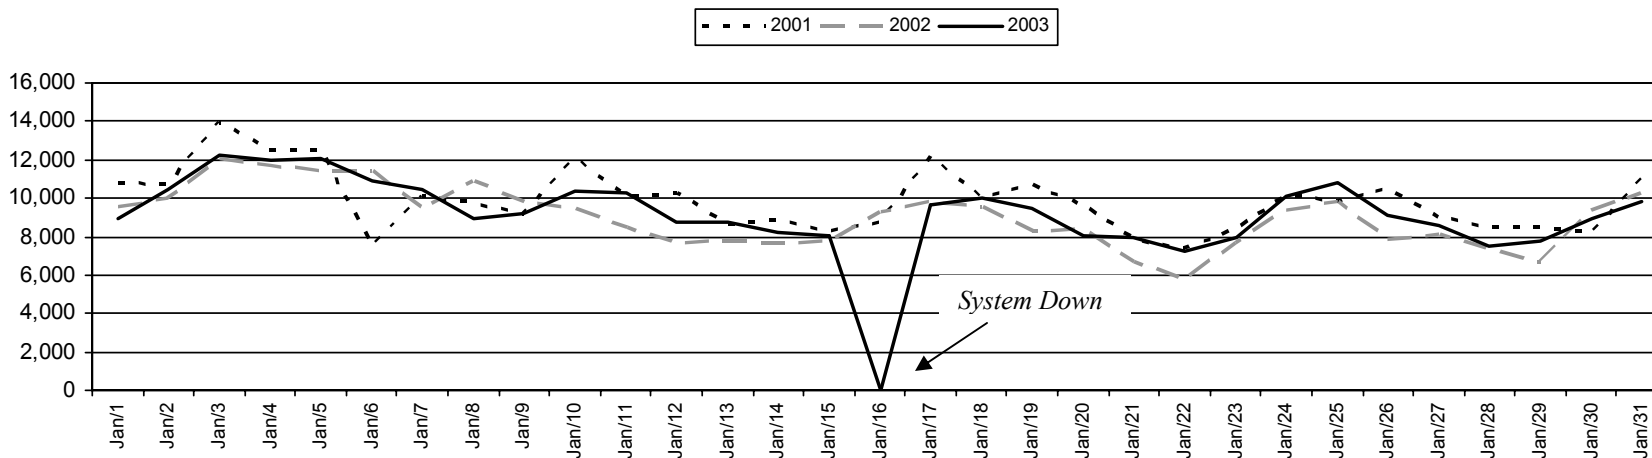

Vancouver International Airport (Inbound to BC) Volume Comparisons 2001 to 2003

Customs Entries Volume for January

Customs Entries Volume for February

From the office of the Regional Director, Customs Pacific Region

Note: Dates are shown for 2003, however comparisons are versus the same day of the week for 2002 & 2001.

Vancouver International Airport (Inbound to BC) Volume Comparisons 2001 to 2003

Customs Entries Volume for March