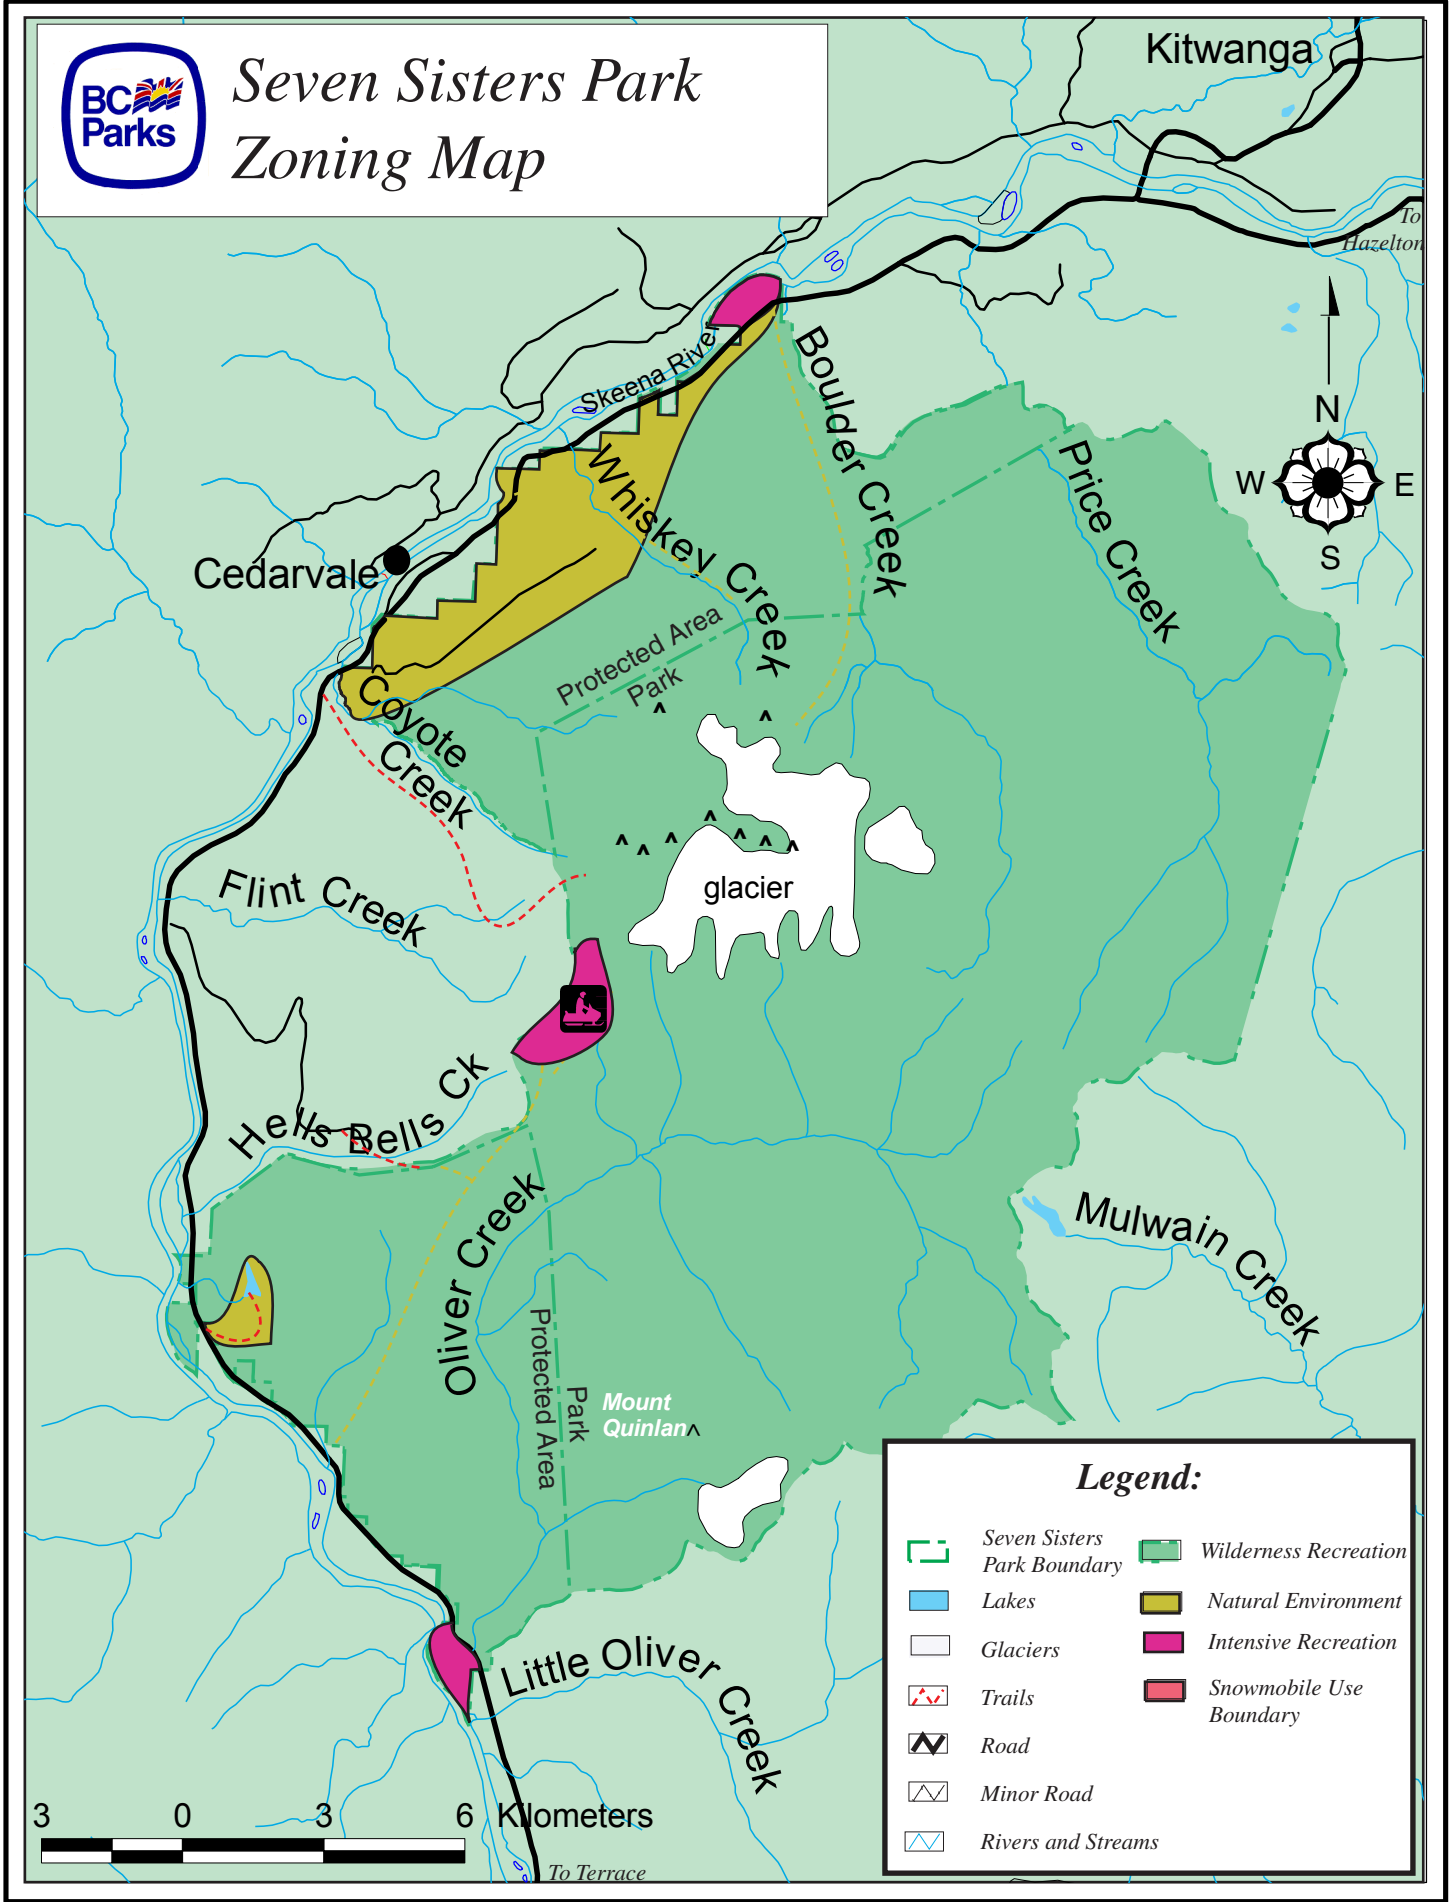

Seven Sisters Park Zoning Map

Legend:

- | | | | |
|--|-----------------------------|--|-------------------------|
| | Seven Sisters Park Boundary | | Wilderness Recreation |
| | Lakes | | Natural Environment |
| | Glaciers | | Intensive Recreation |
| | Trails | | Snowmobile Use Boundary |
| | Road | | |
| | Minor Road | | |
| | Rivers and Streams | | |