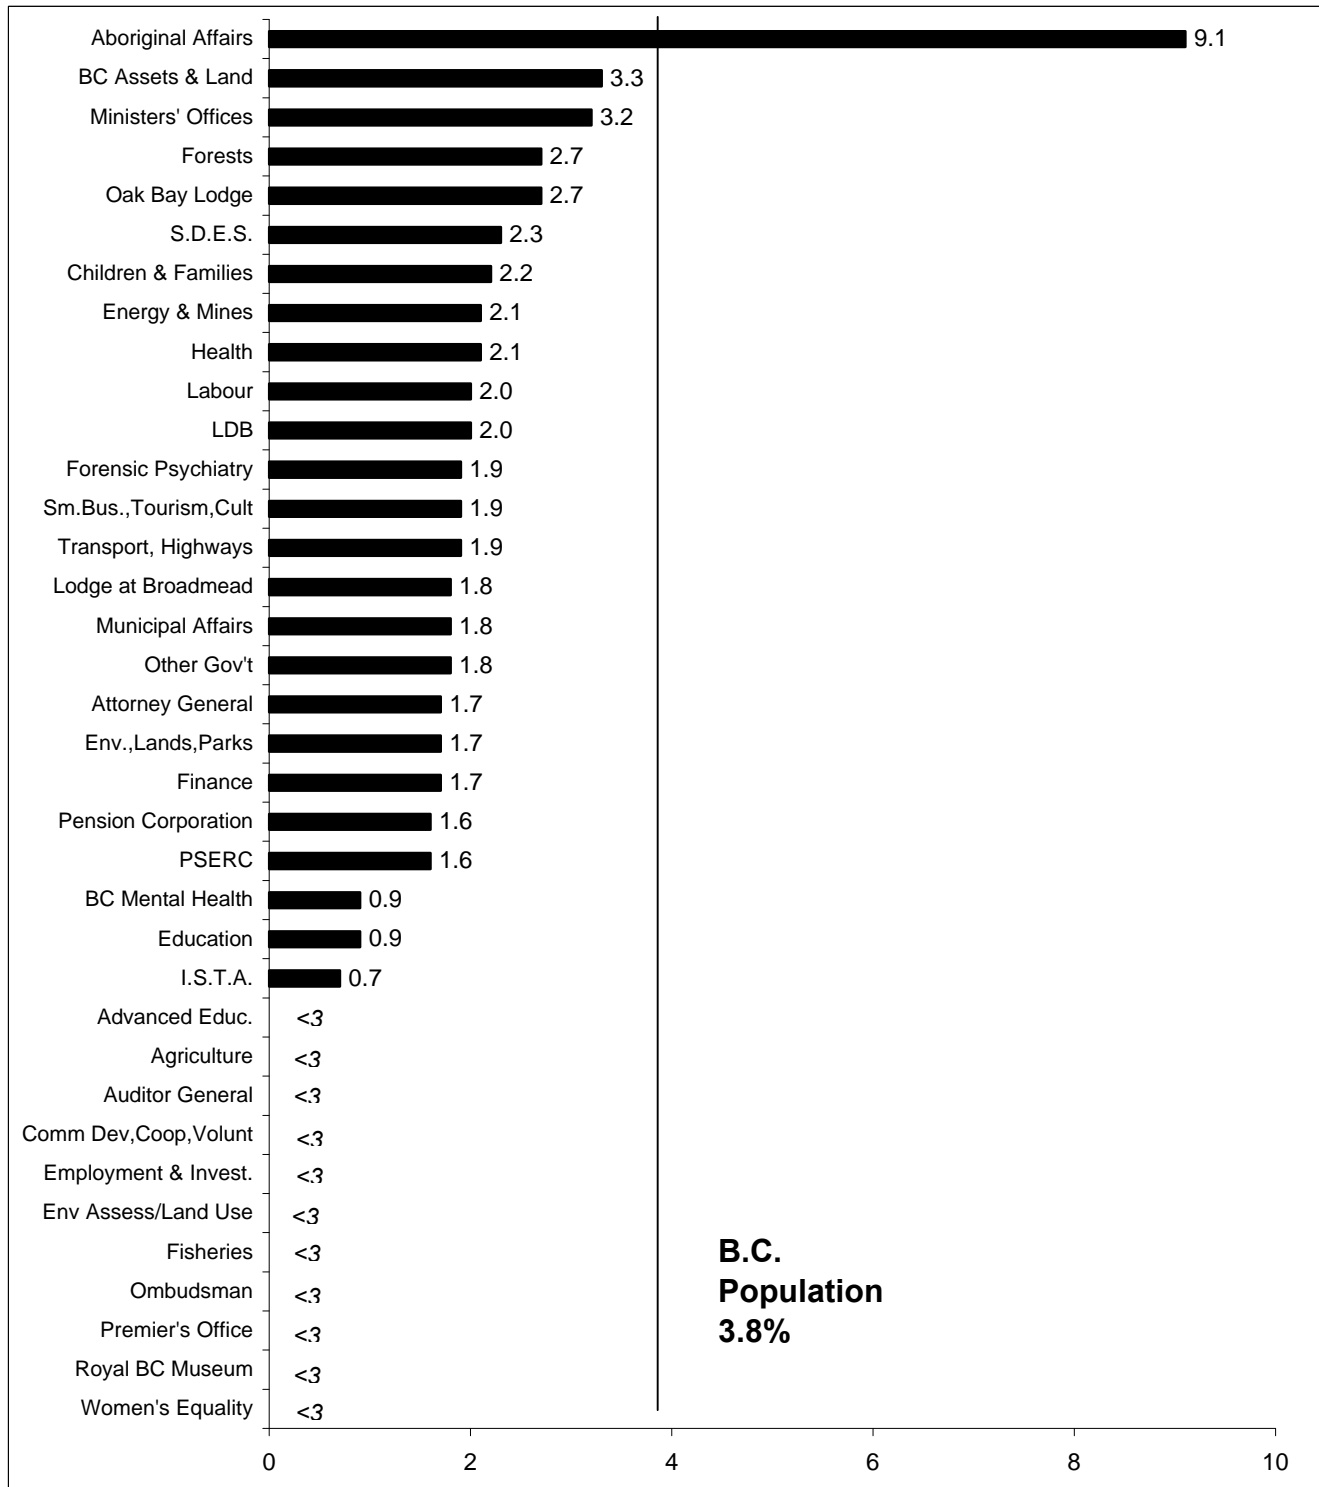

Aboriginal Peoples

% Of Ministry Who Self-Identified Regular Employees

January 2001

<3 Data suppressed because value is less than 3.

PRODUCED BY: BC STATS, Labour and Social Statistics Section. April 20, 2001