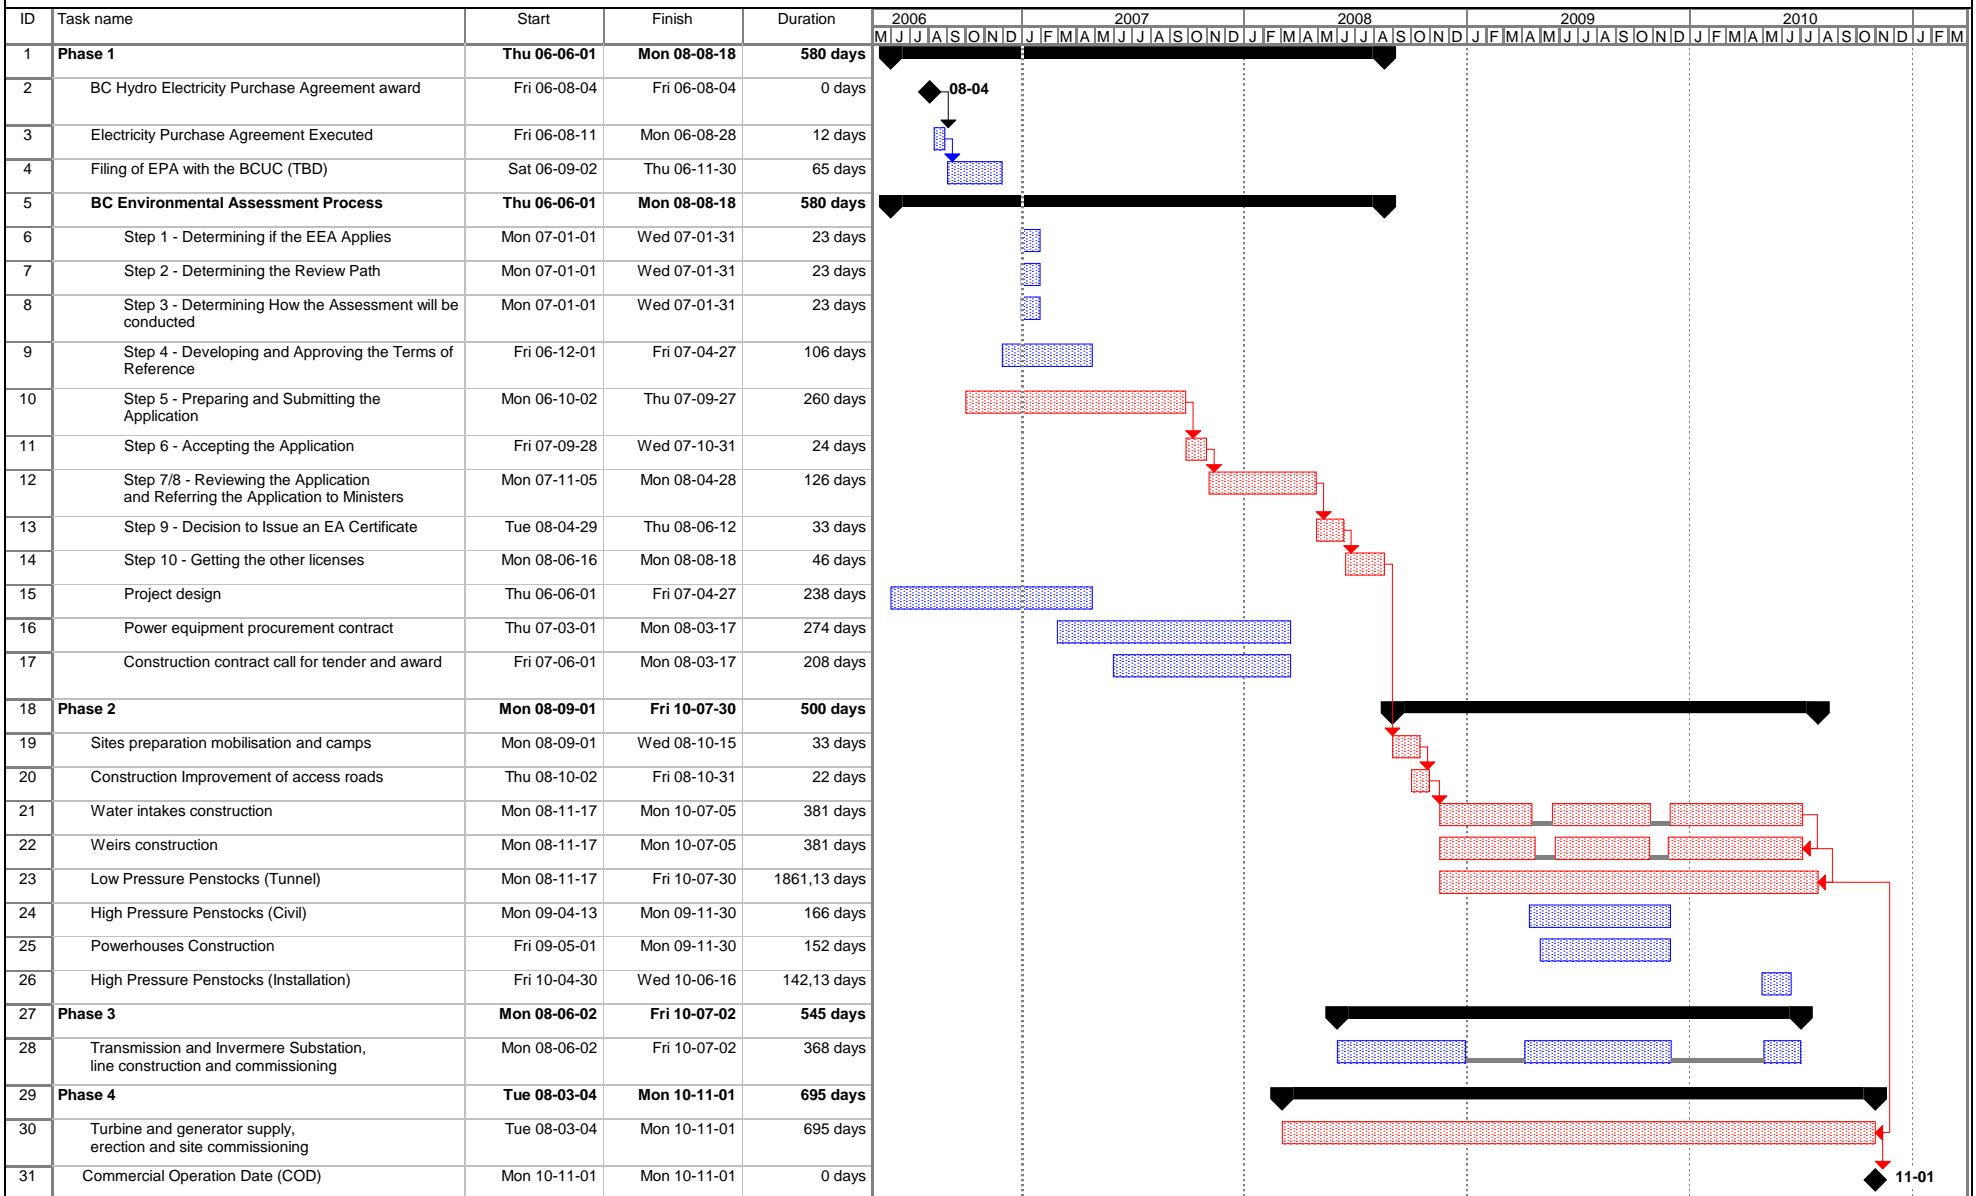

**Glacier/Howser Project
Project Development Schedule**

Project : Glacier/Howser Project Date : Fri 06-12-01	Task		Milestone		Rolled Up Critical Task		Split		Group By Summary	
	Critical Task		Summary		Rolled Up Milestone		External Tasks		Deadline	
	Progress		Rolled Up Task		Rolled Up Progress		Project Summary			