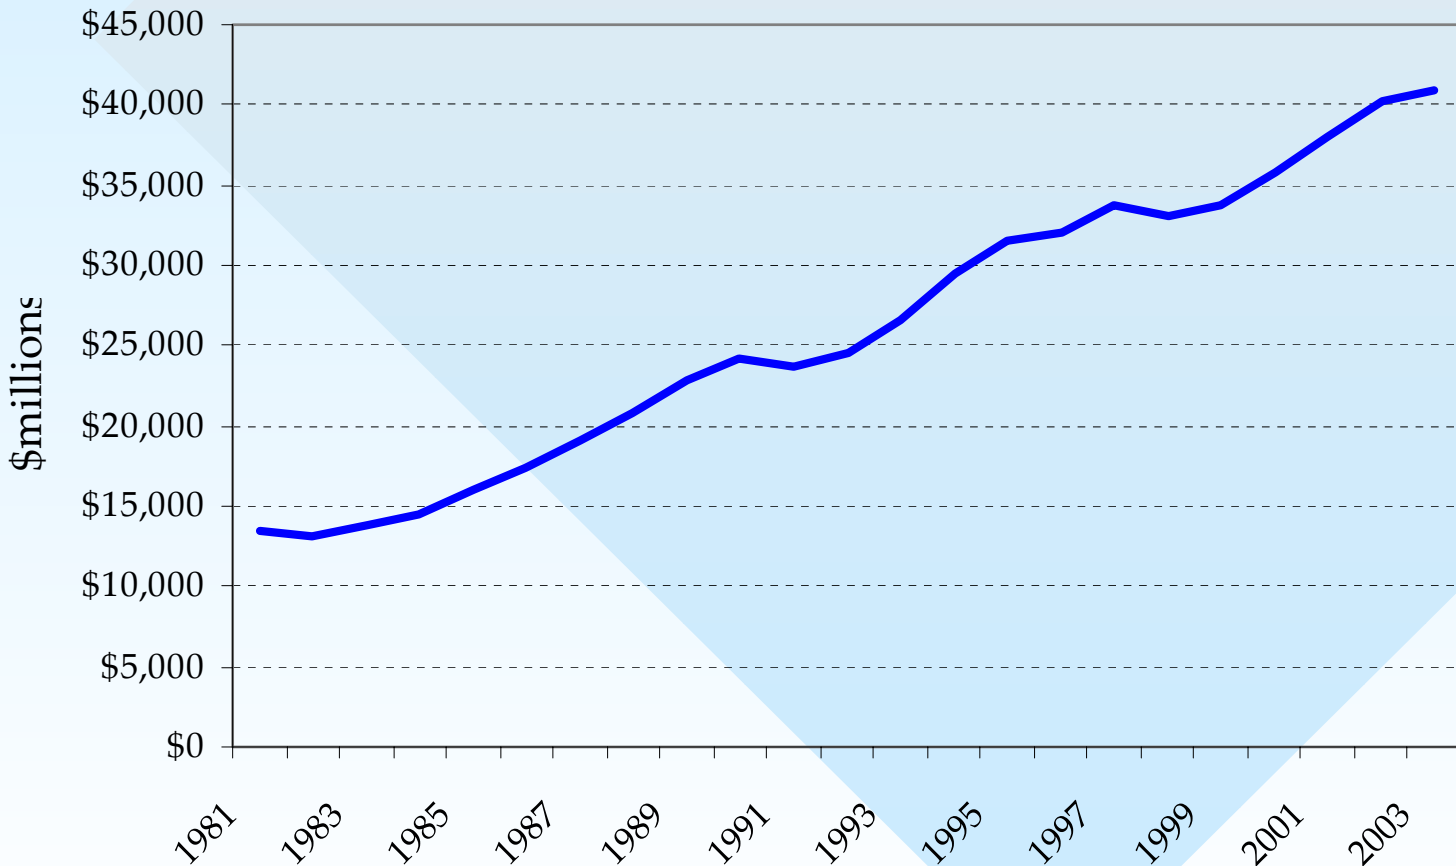

# **Profile of B.C.'s Retail Trade Sector**

# How big is B.C.'s retail trade sector?

---

- Retail sales in B.C. reached nearly \$41 billion in 2003, up 54% from a decade ago.
- Department store sales accounted about \$2.5 billion, and new vehicle sales accounted for \$5.8 billion.
- Other types of stores which are included in retail trade are:
  - Supermarkets and grocery stores
  - Drugs and patent medicine stores
  - Clothing and shoe stores
  - Household furniture and appliance stores
  - Gasoline service stations
  - Automotive parts, accessories and services
  - General merchandise stores
  - Liquor, wine and beer stores

# Nearly \$41 billion in retail sales in B.C. in 2003...

Retail sales in B.C.