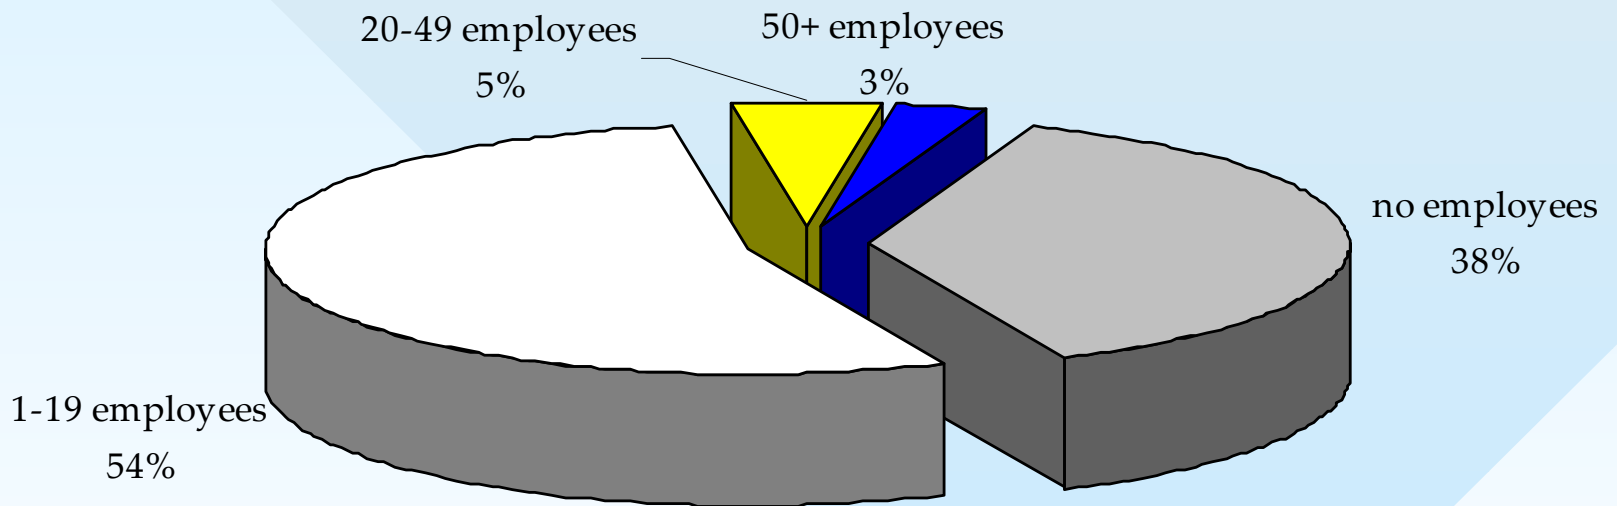

How many Retail trade businesses are there in B.C.?

Retail Trade Businesses in B.C. by Size of Firm, 2003

Total =29,436

Source: Statistics Canada